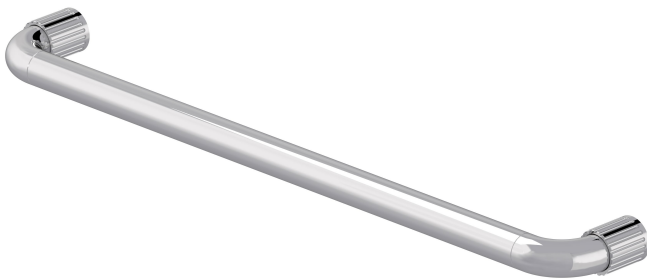

PRODUCT TECHNICAL SHEET

Collection :

JOE

Ref. :

6286.--.13

Porte-serviette

Handdoekdrager

Towel holder

Picture

Product details

Weight :

1,5 kg

Technical drawing

RA1.V01